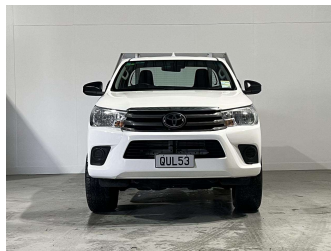

2022 Toyota HILUX SR 4WD Flatdeck

Purchase Price

\$41,990

Includes GST, Registration & Licensing

Finance may be available on this vehicle. Ask one of our friendly staff for more information.

Gain peace of mind with Mechanical Breakdown Insurance. **Ask us how.**

Body Style

2 door, Ute

Odometer

35,053 km

Engine

2755 cc, Diesel

Fuel Type

Diesel