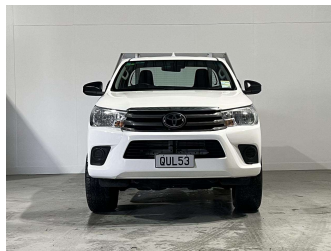

2022 Toyota HILUX SR 4WD Flatdeck

Purchase Price

\$39,990

Includes GST, Registration & Licensing

Finance may be available on this vehicle. Ask one of our friendly staff for more information.

Gain peace of mind with Mechanical Breakdown Insurance. **Ask us how.**

Body Style

2 door, Ute

Odometer

35,053 km

Engine

2755 cc, Diesel

Fuel Type

Diesel